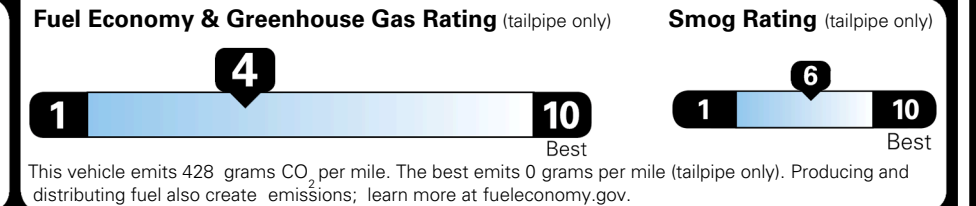

TOTAL ADDITIONAL WEIGHT: 21.4

EPA DOT Fuel Economy and Environment

Gasoline Vehicle

You spend
\$3,250
 more in fuel costs
 over 5 years
 compared to the
 average new vehicle.

Annual fuel cost
\$2,350

Actual results will vary for many reasons, including driving conditions and how you drive and maintain your vehicle. The average new vehicle gets 29 MPG and costs \$8,500 to fuel over 5 years. Cost estimates are based on 15,000 miles per year at \$ 3.30 per gallon. MPGe is miles per gasoline gallon equivalent. Vehicle emissions are a significant cause of climate change and smog.