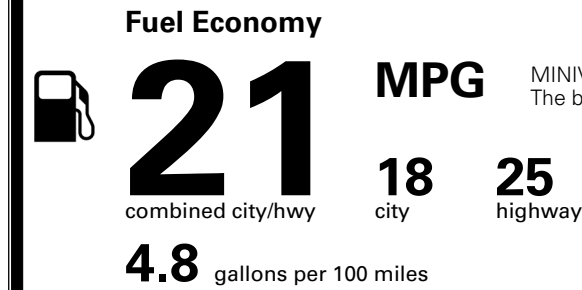

\$495.00
 \$2,500.00
 Included
 \$120.00
 \$285.00
 \$65.00

MSRP INCLUDING OPTIONS

\$ 54,955.00

INLAND FREIGHT AND HANDLING

\$ 1,545.00

TOTAL MANUFACTURER'S SUGGESTED RETAIL PRICE ▶

\$ 56,500.00

*Additional terms and conditions apply.
 **Kia Connect may be currently unavailable for some Model Year 2022 and newer vehicles sold or purchased in Massachusetts; please see owners.kia.com for more information.
 NOTE: When you purchase this vehicle, Kia America, Inc. collects personal information you provide to the dealership. For information on our collection and use of personal information and your rights, please see our Privacy Policy on www.kia.com.

TOTAL ADDITIONAL WEIGHT: 21.4

EPA DOT Fuel Economy and Environment

Gasoline Vehicle

You spend
\$3,250
 more in fuel costs
 over 5 years
 compared to the
 average new vehicle.

Annual fuel cost
\$2,350

Actual results will vary for many reasons, including driving conditions and how you drive and maintain your vehicle. The average new vehicle gets 29 MPG and costs \$8,500 to fuel over 5 years. Cost estimates are based on 15,000 miles per year at \$ 3.30 per gallon. MPGe is miles per gasoline gallon equivalent. Vehicle emissions are a significant cause of climate change and smog.