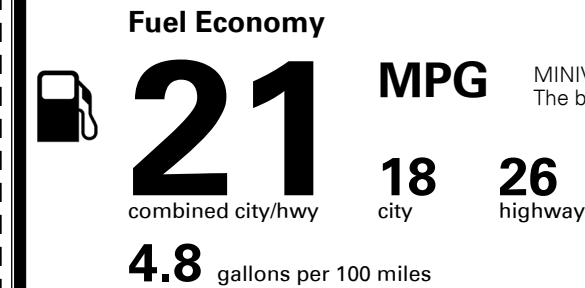

## EPA DOT Fuel Economy and Environment

Gasoline Vehicle

MINIVANS range from 20 to 48 MPG. The best vehicle rates 140 MPGe.

You spend  
**\$3,000**  
 more in fuel costs  
 over 5 years  
 compared to the  
 average new vehicle.