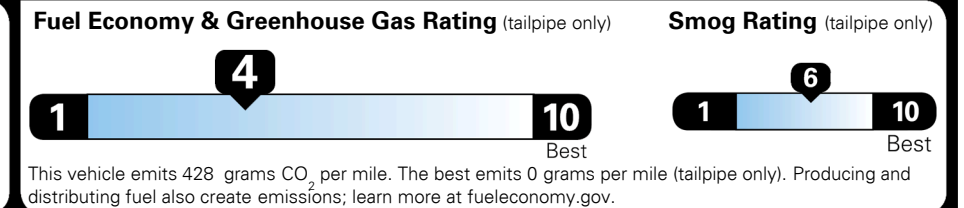

You spend
$3,250
more in fuel costs
over 5 years
compared to the
average new vehicle.

Annual fuel cost
$2,350