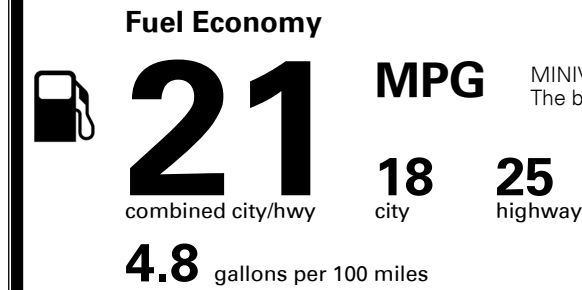

\$2,500.00

Included

\$295.00

\$ 53,885.00

\$ 1,435.00

\$ 55,320.00

EPA DOT Fuel Economy and Environment

Gasoline Vehicle