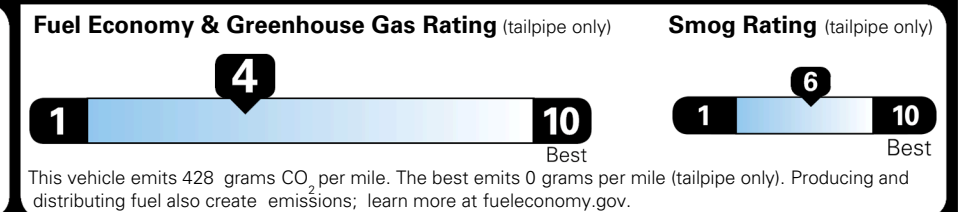

TOTAL ADDITIONAL WEIGHT: 24.4

EPA DOT Fuel Economy and Environment

Gasoline Vehicle

You spend **\$3,250** more in fuel costs over 5 years compared to the average new vehicle.

Annual fuel cost **\$2,350**

Actual results will vary for many reasons, including driving conditions and how you drive and maintain your vehicle. The average new vehicle gets 29 MPG and costs \$8,500 to fuel over 5 years. Cost estimates are based on 15,000 miles per year at \$ 3.30 per gallon. MPGe is miles per gasoline gallon equivalent. Vehicle emissions are a significant cause of climate change and smog.