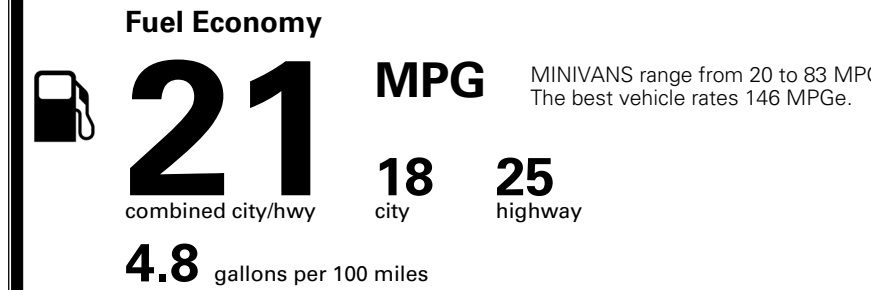

TOTAL ADDITIONAL WEIGHT: 24.4

EPA DOT Fuel Economy and Environment

Gasoline Vehicle

You spend **\$3,250** more in fuel costs over 5 years compared to the average new vehicle.

Annual fuel cost **\$2,350**

Actual results will vary for many reasons, including driving conditions and how you drive and maintain your vehicle. The average new vehicle gets 29 MPG and costs \$8,500 to fuel over 5 years. Cost estimates are based on 15,000 miles per year at \$ 3.30 per gallon. MPGe is miles per gasoline gallon equivalent. Vehicle emissions are a significant cause of climate change and smog.