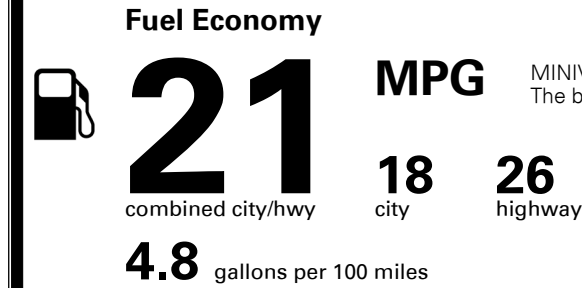

EPA DOT Fuel Economy and Environment

Gasoline Vehicle