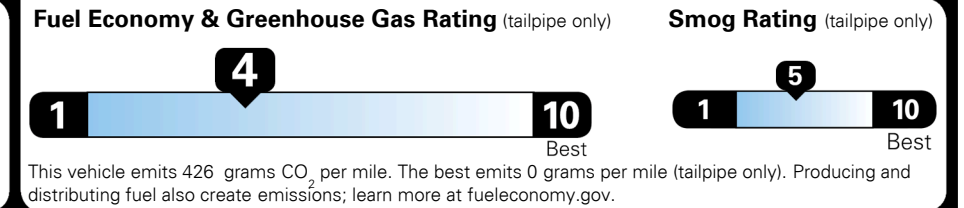

EPA DOT Fuel Economy and Environment

Gasoline Vehicle

You spend
\$3,000
 more in fuel costs
 over 5 years
 compared to the
 average new vehicle.

Annual fuel cost
\$2,500

Actual results will vary for many reasons, including driving conditions and how you drive and maintain your vehicle. The average new vehicle gets 28 MPG and costs \$9,500 to fuel over 5 years. Cost estimates are based on 15,000 miles per year at \$ 3.50 per gallon. MPGe is miles per gasoline gallon equivalent. Vehicle emissions are a significant cause of climate change and smog.