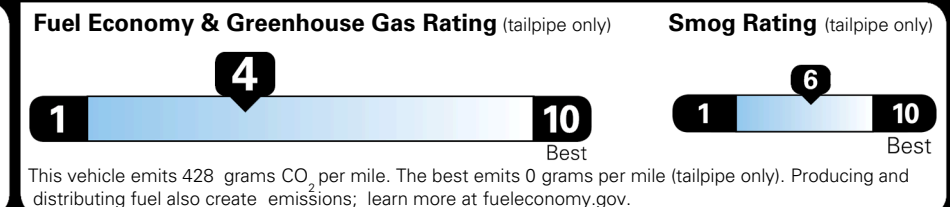

Actual results will vary for many reasons, including driving conditions and how you drive and maintain your vehicle. The average new vehicle gets 29 MPG and costs $8,500 to fuel over 5 years. Cost estimates are based on 15,000 miles per year at $ 3.30 per gallon. MPGe is miles per gasoline gallon equivalent. Vehicle emissions are a significant cause of climate change and smog.

fueleconomy.gov

Calculate personalized estimates and compare vehicles

GOVERNMENT 5-STAR SAFETY RATINGS

Overall Vehicle Score	Not Rated
Based on the combined rating of frontal, side and rollover. Should ONLY be compared to other vehicles of similar size and weight.	
Frontal	Driver ★ ★ ★ ★ ★
Crash	Passenger ★ ★ ★ ★
Based on the risk of injury in a frontal impact. Should ONLY be compared to other vehicles of similar size and weight.	
Side	Front seat Not Rated
Crash	Rear seat Not Rated
Star ratings based on the risk of injury in a side impact.	
Rollover	★ ★ ★ ★
Star ratings based on the risk of rollover in a single-vehicle crash.	

Star ratings range from 1 to 5 stars (★★★★★) with 5 being the highest.
Source: National Highway Traffic Safety Administration (NHTSA).
www.safercar.gov or 1-888-327-4236

Manufacturer's suggested retail price includes Manufacturer's recommended pre-delivery service. License and title fees, state and local taxes and other dealer installed options and accessories are not included in the manufacturer's suggested retail price.

PARTS CONTENT INFORMATION

FOR VEHICLES IN THIS CAR LINE U.S./CANADIAN PARTS CONTENT: 2 %

MAJOR SOURCES OF FOREIGN PARTS: KOREA: 95%

NOTE: PARTS CONTENT DOES NOT INCLUDE FINAL ASSEMBLY, DISTRIBUTION, OR OTHER NON-PARTS COSTS.

FOR THIS VEHICLE FINAL ASSEMBLY POINT: GWANGMYEONG, KOREA

COUNTRY OF ORIGIN ENGINE (MOTOR): KOREA

TRANSMISSION: KOREA

*Additional terms and conditions apply.
**Kia Connect may be currently unavailable for some Model Year 2022 and newer vehicles sold or purchased in Massachusetts; please see owners.kia.com for more information.
NOTE: When you purchase this vehicle, Kia America, Inc. collects personal information you provide to the dealership. For information on our collection and use of personal information and your rights, please see our Privacy Policy on www.kia.com.