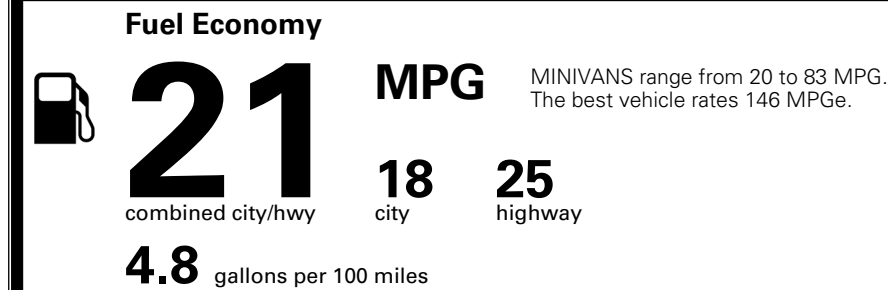

MSRP INCLUDING OPTIONS \$ 48,670.00

INLAND FREIGHT AND HANDLING \$ 1,545.00

TOTAL MANUFACTURER'S SUGGESTED RETAIL PRICE ▶ \$ 50,215.00

TOTAL ADDITIONAL WEIGHT: 12.8

EPA DOT Fuel Economy and Environment

Gasoline Vehicle