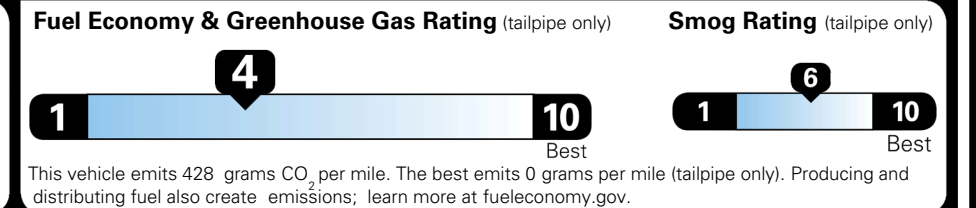

\$ 52,455.00

\$ 1,545.00

\$ 54,000.00

EPA DOT Fuel Economy and Environment

Gasoline Vehicle

You spend
\$3,250
 more in fuel costs
 over 5 years
 compared to the
 average new vehicle.

Annual fuel cost
\$2,350