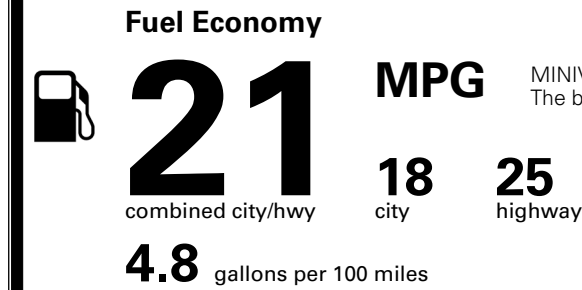

\$ 52,455.00

\$ 1,545.00

\$ 54,000.00

EPA DOT Fuel Economy and Environment

Gasoline Vehicle

You spend
\$3,250
 more in fuel costs
 over 5 years
 compared to the
 average new vehicle.

Annual fuel cost
\$2,350