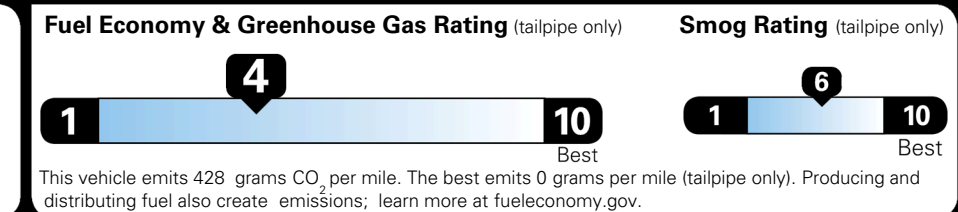

You spend $3,250 more in fuel costs over 5 years compared to the average new vehicle.

Annual fuel cost $2,350