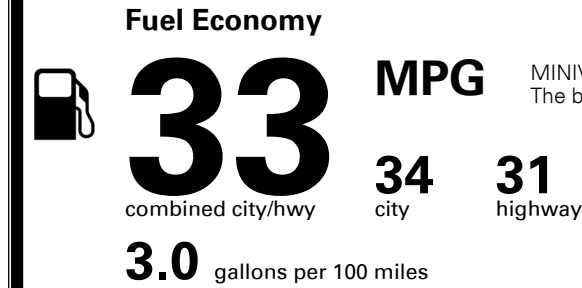

\$495.00 Included
 Included
 \$400.00
 \$265.00
 \$65.00
 \$125.00

MSRP INCLUDING OPTIONS

\$ 53,950.00

INLAND FREIGHT AND HANDLING

\$ 1,395.00

TOTAL MANUFACTURER'S SUGGESTED RETAIL PRICE ▶

\$ 55,345.00

TOTAL ADDITIONAL WEIGHT: 23.0

EPA DOT Fuel Economy and Environment

Gasoline Vehicle

MINIVANS range from 20 to 48 MPG. The best vehicle rates 140 MPGe.

You save \$1,500
 in fuel costs over 5 years compared to the average new vehicle.

Annual fuel cost
\$1,600