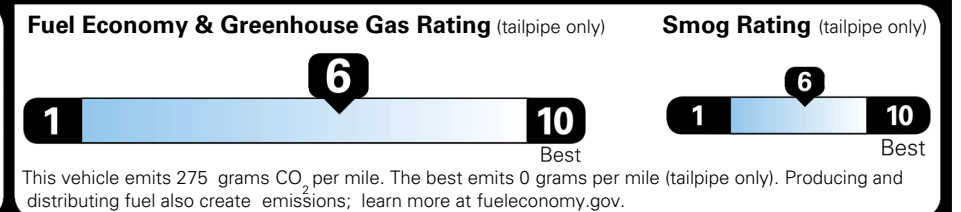

TOTAL ADDITIONAL WEIGHT: 14.4

EPA DOT Fuel Economy and Environment

Gasoline Vehicle

You save \$750
 in fuel costs over 5 years compared to the average new vehicle.

Annual fuel cost \$1,550

Actual results will vary for many reasons, including driving conditions and how you drive and maintain your vehicle. The average new vehicle gets 29 MPG and costs \$8,500 to fuel over 5 years. Cost estimates are based on 15,000 miles per year at \$ 3.30 per gallon. MPGe is miles per gasoline gallon equivalent. Vehicle emissions are a significant cause of climate change and smog.