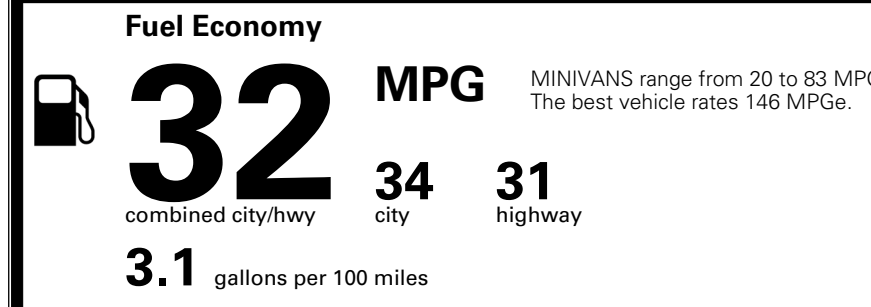

\$495.00
 \$285.00
 \$65.00
 \$130.00

MSRP INCLUDING OPTIONS

\$ 54,465.00

INLAND FREIGHT AND HANDLING

\$ 1,545.00

TOTAL MANUFACTURER'S SUGGESTED RETAIL PRICE ▶

\$ 56,010.00

TOTAL ADDITIONAL WEIGHT: 14.4

EPA DOT Fuel Economy and Environment

Gasoline Vehicle

You save \$750
 in fuel costs over 5 years compared to the average new vehicle.

Annual fuel cost
\$1,550

Actual results will vary for many reasons, including driving conditions and how you drive and maintain your vehicle. The average new vehicle gets 29 MPG and costs \$8,500 to fuel over 5 years. Cost estimates are based on 15,000 miles per year at \$ 3.30 per gallon. MPGe is miles per gasoline gallon equivalent. Vehicle emissions are a significant cause of climate change and smog.