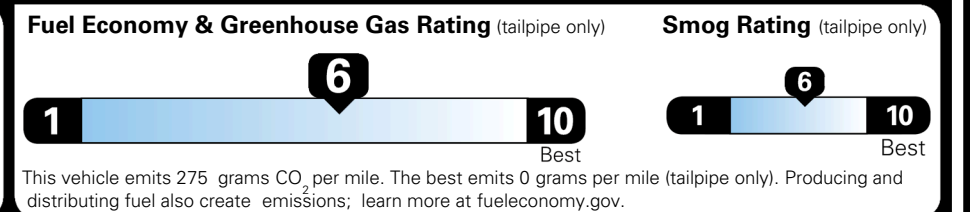

\$495.00
 \$285.00
 \$65.00
 \$130.00

MSRP INCLUDING OPTIONS

\$ 54,465.00

INLAND FREIGHT AND HANDLING

\$ 1,545.00

TOTAL MANUFACTURER'S SUGGESTED RETAIL PRICE ▶

\$ 56,010.00

TOTAL ADDITIONAL WEIGHT: 14.4

EPA DOT Fuel Economy and Environment

Gasoline Vehicle

You save \$750
 in fuel costs over 5 years compared to the average new vehicle.

Annual fuel cost
\$1,550

Actual results will vary for many reasons, including driving conditions and how you drive and maintain your vehicle. The average new vehicle gets 29 MPG and costs \$8,500 to fuel over 5 years. Cost estimates are based on 15,000 miles per year at \$ 3.30 per gallon. MPGe is miles per gasoline gallon equivalent. Vehicle emissions are a significant cause of climate change and smog.