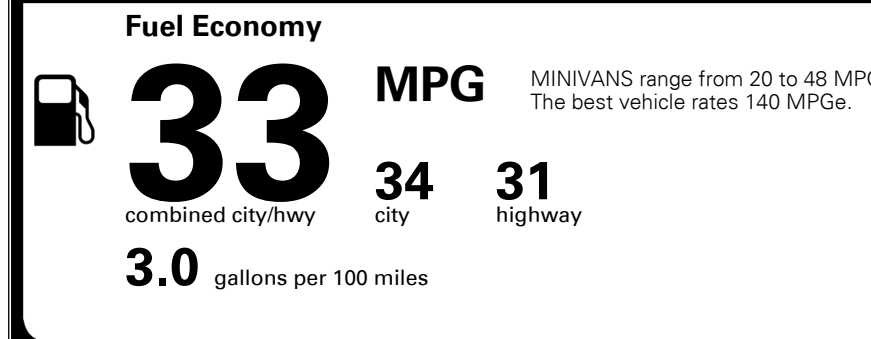

EPA DOT Fuel Economy and Environment

Gasoline Vehicle

You save \$1,500
 in fuel costs over 5 years compared to the average new vehicle.

Annual fuel cost \$1,600

Actual results will vary for many reasons, including driving conditions and how you drive and maintain your vehicle. The average new vehicle gets 28 MPG and costs \$9,500 to fuel over 5 years. Cost estimates are based on 15,000 miles per year at \$ 3.50 per gallon. MPGe is miles per gasoline gallon equivalent. Vehicle emissions are a significant cause of climate change and smog.