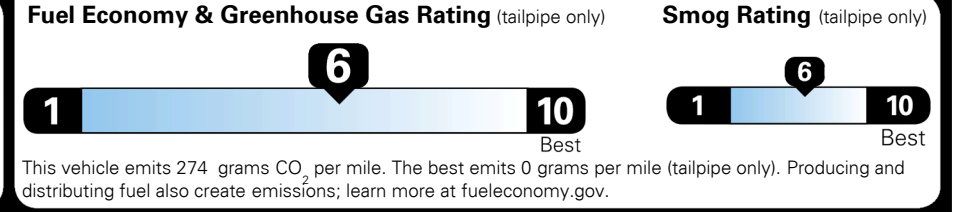

\$495.00
 \$1,000.00
 Included
 \$400.00
 \$265.00
 \$125.00
 \$375.00

MSRP INCLUDING OPTIONS

\$ 50,560.00

INLAND FREIGHT AND HANDLING

\$ 1,435.00

TOTAL MANUFACTURER'S SUGGESTED RETAIL PRICE ▶

\$ 51,995.00

TOTAL ADDITIONAL WEIGHT: 23.9

EPA DOT Fuel Economy and Environment

Gasoline Vehicle

You save \$1,500
 in fuel costs over 5 years compared to the average new vehicle.

Annual fuel cost \$1,600

Actual results will vary for many reasons, including driving conditions and how you drive and maintain your vehicle. The average new vehicle gets 28 MPG and costs \$9,500 to fuel over 5 years. Cost estimates are based on 15,000 miles per year at \$ 3.50 per gallon. MPGe is miles per gasoline gallon equivalent. Vehicle emissions are a significant cause of climate change and smog.