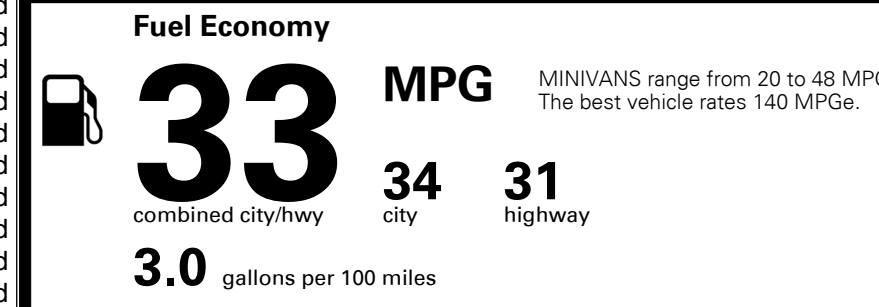

Included
 \$400.00
 \$265.00
 \$700.00

MSRP INCLUDING OPTIONS

\$ 54,265.00

INLAND FREIGHT AND HANDLING

\$ 1,435.00

TOTAL MANUFACTURER'S SUGGESTED RETAIL PRICE ▶

\$ 55,700.00

TOTAL ADDITIONAL WEIGHT: 51.0

EPA DOT Fuel Economy and Environment

Gasoline Vehicle

You save
\$1,500
 in fuel costs
 over 5 years
 compared to the
 average new vehicle.

Annual fuel cost
\$1,600

Actual results will vary for many reasons, including driving conditions and how you drive and maintain your vehicle. The average new vehicle gets 28 MPG and costs \$9,500 to fuel over 5 years. Cost estimates are based on 15,000 miles per year at \$ 3.50 per gallon. MPGe is miles per gasoline gallon equivalent. Vehicle emissions are a significant cause of climate change and smog.