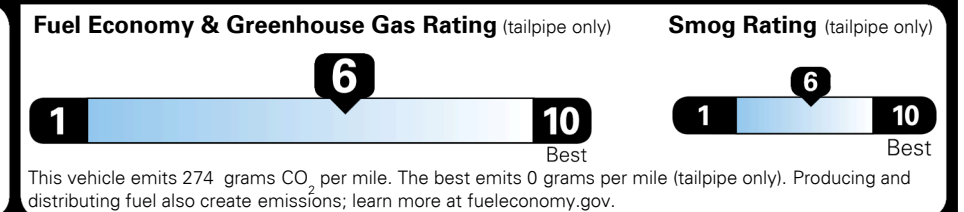

Included
 \$400.00
 \$265.00
 \$700.00

MSRP INCLUDING OPTIONS

\$ 54,265.00

INLAND FREIGHT AND HANDLING

\$ 1,435.00

TOTAL MANUFACTURER'S SUGGESTED RETAIL PRICE ▶

\$ 55,700.00

TOTAL ADDITIONAL WEIGHT: 51.0

EPA DOT Fuel Economy and Environment

Gasoline Vehicle

You save
\$1,500
 in fuel costs
 over 5 years
 compared to the
 average new vehicle.

Annual fuel cost
\$1,600

Actual results will vary for many reasons, including driving conditions and how you drive and maintain your vehicle. The average new vehicle gets 28 MPG and costs \$9,500 to fuel over 5 years. Cost estimates are based on 15,000 miles per year at \$ 3.50 per gallon. MPGe is miles per gasoline gallon equivalent. Vehicle emissions are a significant cause of climate change and smog.