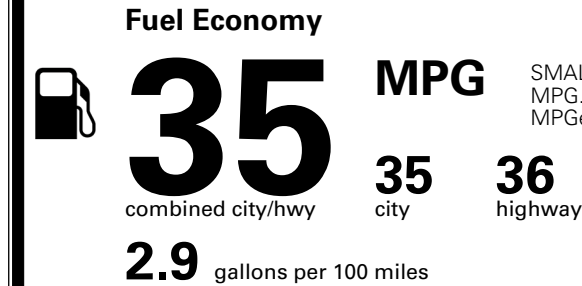

\$1,000.00

\$200.00
 \$375.00

MSRP INCLUDING OPTIONS

\$ 35,165.00

INLAND FREIGHT AND HANDLING

\$ 1,445.00

TOTAL MANUFACTURER'S SUGGESTED RETAIL PRICE ▶

\$ 36,610.00

TOTAL ADDITIONAL WEIGHT: 7.9

EPA DOT Fuel Economy and Environment

Gasoline Vehicle

SMALL SUVs range from 14 to 125 MPG. The best vehicle rates 146 MPGe.

You save \$1,500
 in fuel costs over 5 years compared to the average new vehicle.