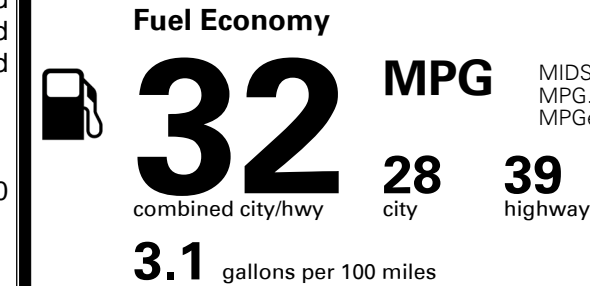

TOTAL ADDITIONAL WEIGHT:

EPA DOT Fuel Economy and Environment

Gasoline Vehicle

MIDSIZE CARS range from 15 to 140 MPG. The best vehicle rates 140 MPGe.

You save
\$1,250
 in fuel costs
 over 5 years
 compared to the
 average new vehicle.