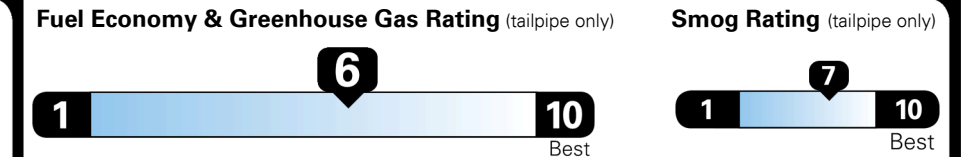

This vehicle emits 277 grams CO₂ per mile. The best emits 0 grams per mile (tailpipe only). Producing and distributing fuel also create emissions; learn more at fueleconomy.gov.

Actual results will vary for many reasons, including driving conditions and how you drive and maintain your vehicle. The average new vehicle gets 28 MPG and costs $9,750 to fuel over 5 years. Cost estimates are based on 15,000 miles per year at $ 3.60 per gallon. MPGe is miles per gasoline gallon equivalent. Vehicle emissions are a significant cause of climate change and smog.

fueleconomy.gov

Calculate personalized estimates and compare vehicles

GOVERNMENT 5-STAR SAFETY RATINGS

Overall Vehicle Score ★ ★ ★ ★ ▲

Based on the combined rating of frontal, side and rollover. Should ONLY be compared to other vehicles of similar size and weight. ▲ Safety Concern: Visit www.safercar.gov or call 1-888-327-4236 for more details.

Frontal Driver ★ ★ ★ ★
Crash Passenger ★ ★ ★

Based on the risk of injury in a frontal impact. Should ONLY be compared to other vehicles of similar size and weight.

Side Front seat ★ ★ ★ ★ ★
Crash Rear seat ★ ★ ★ ★ ★ ▲

Star ratings based on the risk of injury in a side impact.

Rollover ★ ★ ★ ★
Star ratings based on the risk of rollover in a single-vehicle crash.

Star ratings range from 1 to 5 stars (★★★★★) with 5 being the highest.
Source: National Highway Traffic Safety Administration (NHTSA).
www.safercar.gov or 1-888-327-4236

Manufacturer's suggested retail price includes Manufacturer's recommended pre-delivery service. License and title fees, state and local taxes and other dealer installed options and accessories are not included in the manufacturer's suggested retail price.

PARTS CONTENT INFORMATION

FOR VEHICLES IN THIS CAR LINE U.S./CANADIAN PARTS CONTENT: 10 %

MAJOR SOURCES OF FOREIGN PARTS:
KOREA: 35%
MEXICO: 50%

NOTE: PARTS CONTENT DOES NOT INCLUDE FINAL ASSEMBLY, DISTRIBUTION, OR OTHER NON-PARTS COSTS.

FOR THIS VEHICLE FINAL ASSEMBLY POINT:
PESQUERIA, NL, MEXICO

COUNTRY OF ORIGIN
ENGINE: MEXICO
TRANSMISSION: MEXICO