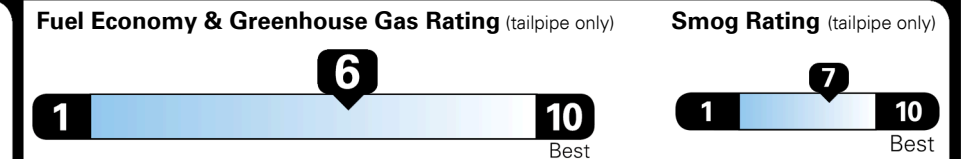

This vehicle emits 277 grams CO₂ per mile. The best emits 0 grams per mile (tailpipe only). Producing and distributing fuel also create emissions; learn more at fueleconomy.gov.

Actual results will vary for many reasons, including driving conditions and how you drive and maintain your vehicle. The average new vehicle gets 28 MPG and costs $9,750 to fuel over 5 years. Cost estimates are based on 15,000 miles per year at $ 3.60 per gallon. MPGe is miles per gasoline gallon equivalent. Vehicle emissions are a significant cause of climate change and smog.

fueleconomy.gov

Calculate personalized estimates and compare vehicles

GOVERNMENT 5-STAR SAFETY RATINGS

Overall Vehicle Score ★ ★ ★ ★ ▲

Based on the combined rating of frontal, side and rollover. Should ONLY be compared to other vehicles of similar size and weight. ▲ Safety Concern: Visit www.safercar.gov or call 1-888-327-4236 for more details.

Frontal	Driver	★ ★ ★ ★
Crash	Passenger	★ ★ ★

Based on the risk of injury in a frontal impact. Should ONLY be compared to other vehicles of similar size and weight.

Side	Front seat	★ ★ ★ ★ ★
Crash	Rear seat	★ ★ ★ ★ ★ ▲

Star ratings based on the risk of injury in a side impact.

Rollover ★ ★ ★ ★

Star ratings based on the risk of rollover in a single-vehicle crash.

Star ratings range from 1 to 5 stars (★★★★★) with 5 being the highest. Source: National Highway Traffic Safety Administration (NHTSA). www.safercar.gov or 1-888-327-4236

Manufacturer's suggested retail price includes Manufacturer's recommended pre-delivery service. License and title fees, state and local taxes and other dealer installed options and accessories are not included in the manufacturer's suggested retail price.

PARTS CONTENT INFORMATION

FOR VEHICLES IN THIS CAR LINE U.S./CANADIAN PARTS CONTENT: 10 %

MAJOR SOURCES OF FOREIGN PARTS:
KOREA: 35%
MEXICO: 50%

NOTE: PARTS CONTENT DOES NOT INCLUDE FINAL ASSEMBLY, DISTRIBUTION, OR OTHER NON-PARTS COSTS.

FOR THIS VEHICLE FINAL ASSEMBLY POINT:
PESQUERIA, NL, MEXICO

COUNTRY OF ORIGIN
ENGINE: MEXICO
TRANSMISSION: MEXICO