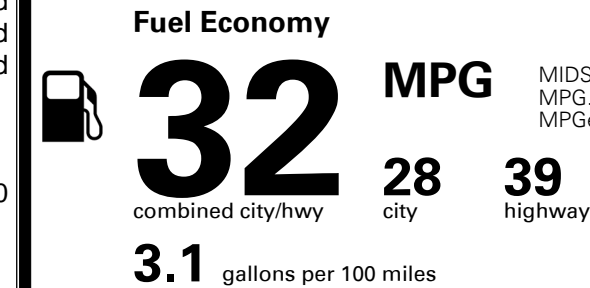

EPA DOT Fuel Economy and Environment

Gasoline Vehicle

MIDSIZE CARS range from 15 to 140 MPG. The best vehicle rates 140 MPGe.

You save $1,250
in fuel costs over 5 years compared to the average new vehicle.

Annual fuel cost
$1,700