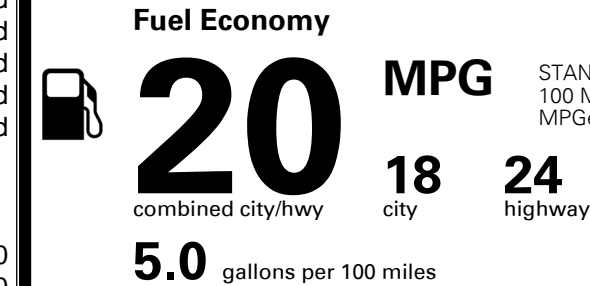

EPA DOT Fuel Economy and Environment

Gasoline Vehicle