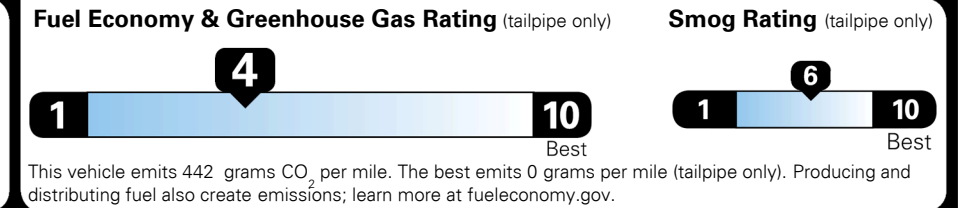

## EPA DOT Fuel Economy and Environment

Gasoline Vehicle

You spend  
**\$3,750**  
 more in fuel costs  
 over 5 years  
 compared to the  
 average new vehicle.

Annual fuel cost  
**\$2,700**

Actual results will vary for many reasons, including driving conditions and how you drive and maintain your vehicle. The average new vehicle gets 28 MPG and costs \$9,750 to fuel over 5 years. Cost estimates are based on 15,000 miles per year at \$ 3.60 per gallon. MPGe is miles per gasoline gallon equivalent. Vehicle emissions are a significant cause of climate change and smog.