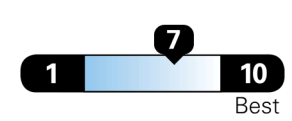

Smog Rating (tailpipe only)

Actual results will vary for many reasons, including driving conditions and how you drive and maintain your vehicle. The average new vehicle gets 28 MPG and costs $9,750 to fuel over 5 years. Cost estimates are based on 15,000 miles per year at $ 3.60 per gallon. MPGe is miles per gasoline gallon equivalent. Vehicle emissions are a significant cause of climate change and smog.

fueleconomy.gov

Calculate personalized estimates and compare vehicles