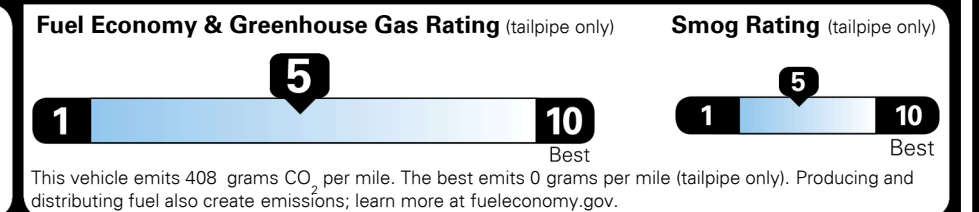

EPA DOT Fuel Economy and Environment

Gasoline Vehicle

You spend \$2,500 more in fuel costs over 5 years compared to the average new vehicle.

Annual fuel cost \$2,450

Actual results will vary for many reasons, including driving conditions and how you drive and maintain your vehicle. The average new vehicle gets 28 MPG and costs \$9,750 to fuel over 5 years. Cost estimates are based on 15,000 miles per year at \$ 3.60 per gallon. MPGe is miles per gasoline gallon equivalent. Vehicle emissions are a significant cause of climate change and smog.