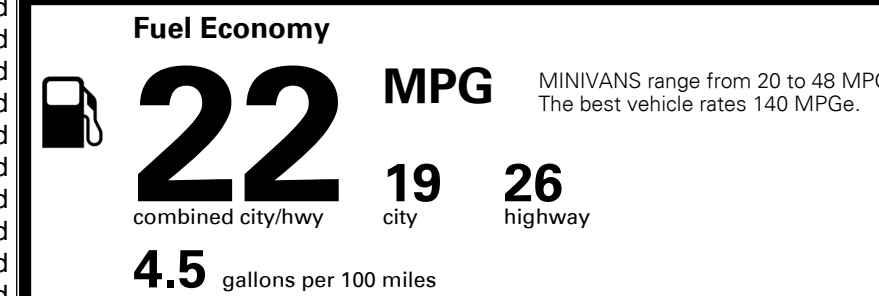

EPA DOT Fuel Economy and Environment

Gasoline Vehicle

You spend $2,500 more in fuel costs over 5 years compared to the average new vehicle.

Annual fuel cost $2,450