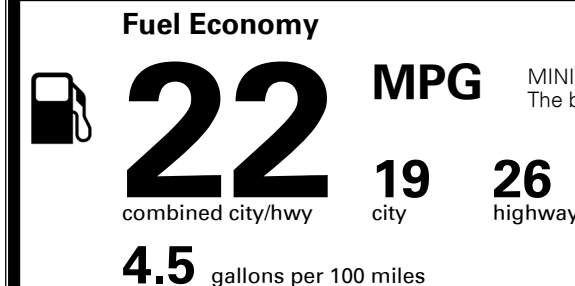

EPA DOT Fuel Economy and Environment

Gasoline Vehicle

MINIVANS range from 20 to 48 MPG. The best vehicle rates 140 MPGe.

You spend $2,500 more in fuel costs over 5 years compared to the average new vehicle.

Annual fuel cost $2,450