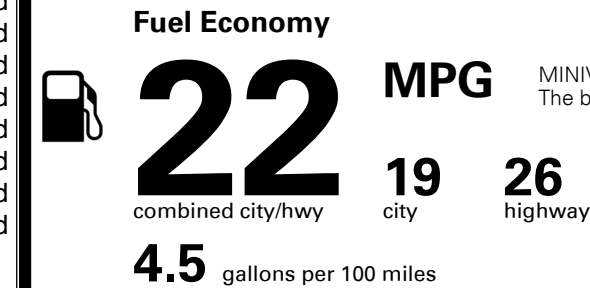

\$495.00
 \$225.00
 \$55.00
 \$65.00

MSRP INCLUDING OPTIONS

\$ 47,540.00

INLAND FREIGHT AND HANDLING

\$ 1,395.00

TOTAL MANUFACTURER'S SUGGESTED RETAIL PRICE ▶

\$ 48,935.00

TOTAL ADDITIONAL WEIGHT: 12.6

EPA DOT Fuel Economy and Environment

Gasoline Vehicle

MINIVANS range from 20 to 48 MPG.
 The best vehicle rates 140 MPGe.

You spend
\$2,500
 more in fuel costs
 over 5 years
 compared to the
 average new vehicle.