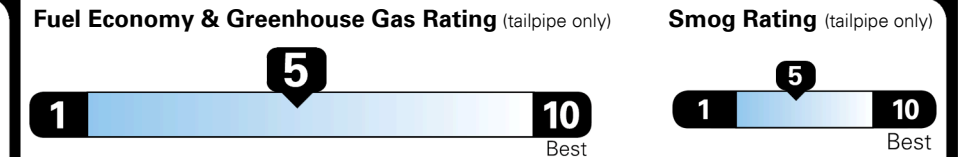

This vehicle emits 408 grams CO₂ per mile. The best emits 0 grams per mile (tailpipe only). Producing and distributing fuel also create emissions; learn more at fueleconomy.gov.

Actual results will vary for many reasons, including driving conditions and how you drive and maintain your vehicle. The average new vehicle gets 28 MPG and costs $9,750 to fuel over 5 years. Cost estimates are based on 15,000 miles per year at $ 3.60 per gallon. MPGe is miles per gasoline gallon equivalent. Vehicle emissions are a significant cause of climate change and smog.

fueleconomy.gov

Calculate personalized estimates and compare vehicles

GOVERNMENT 5-STAR SAFETY RATINGS

PARTS CONTENT INFORMATION

Overall Vehicle Score Not Rated

Based on the combined rating of frontal, side and rollover.
Should ONLY be compared to other vehicles of similar size and weight.

Frontal	Driver	Not Rated
Crash	Passenger	Not Rated

Based on the risk of injury in a frontal impact.
Should ONLY be compared to other vehicles of similar size and weight.

Side	Front seat	Not Rated
Crash	Rear seat	Not Rated

Star ratings based on the risk of injury in a side impact.

Rollover Not Rated

Star ratings based on the risk of rollover in a single-vehicle crash.

Star ratings range from 1 to 5 stars (★★★★★) with 5 being the highest.

Source: National Highway Traffic Safety Administration (NHTSA).

www.safercar.gov or 1-888-327-4236

Manufacturer's suggested retail price includes Manufacturer's recommended pre-delivery service. License and title fees, state and local taxes and other dealer installed options and accessories are not included in the manufacturer's suggested retail price.

FOR VEHICLES IN THIS CAR LINE U.S./CANADIAN PARTS CONTENT: 1 %

MAJOR SOURCES OF FOREIGN PARTS: KOREA: 95%

NOTE: PARTS CONTENT DOES NOT INCLUDE FINAL ASSEMBLY, DISTRIBUTION, OR OTHER NON-PARTS COSTS.

FOR THIS VEHICLE FINAL ASSEMBLY POINT: GWANGMYEONG, KOREA

COUNTRY OF ORIGIN

ENGINE: KOREA
TRANSMISSION: KOREA

*Additional terms and conditions apply.

**Kia Connect may be currently unavailable for Model Year 2022 and newer vehicles sold or purchased in Massachusetts; please see owners.kia.com for updates on availability.

NOTE: When you purchase this vehicle, Kia America, Inc. collects personal information you provide to the dealership. For information on our collection and use of personal information and your rights, please see our Privacy Policy on www.kia.com.